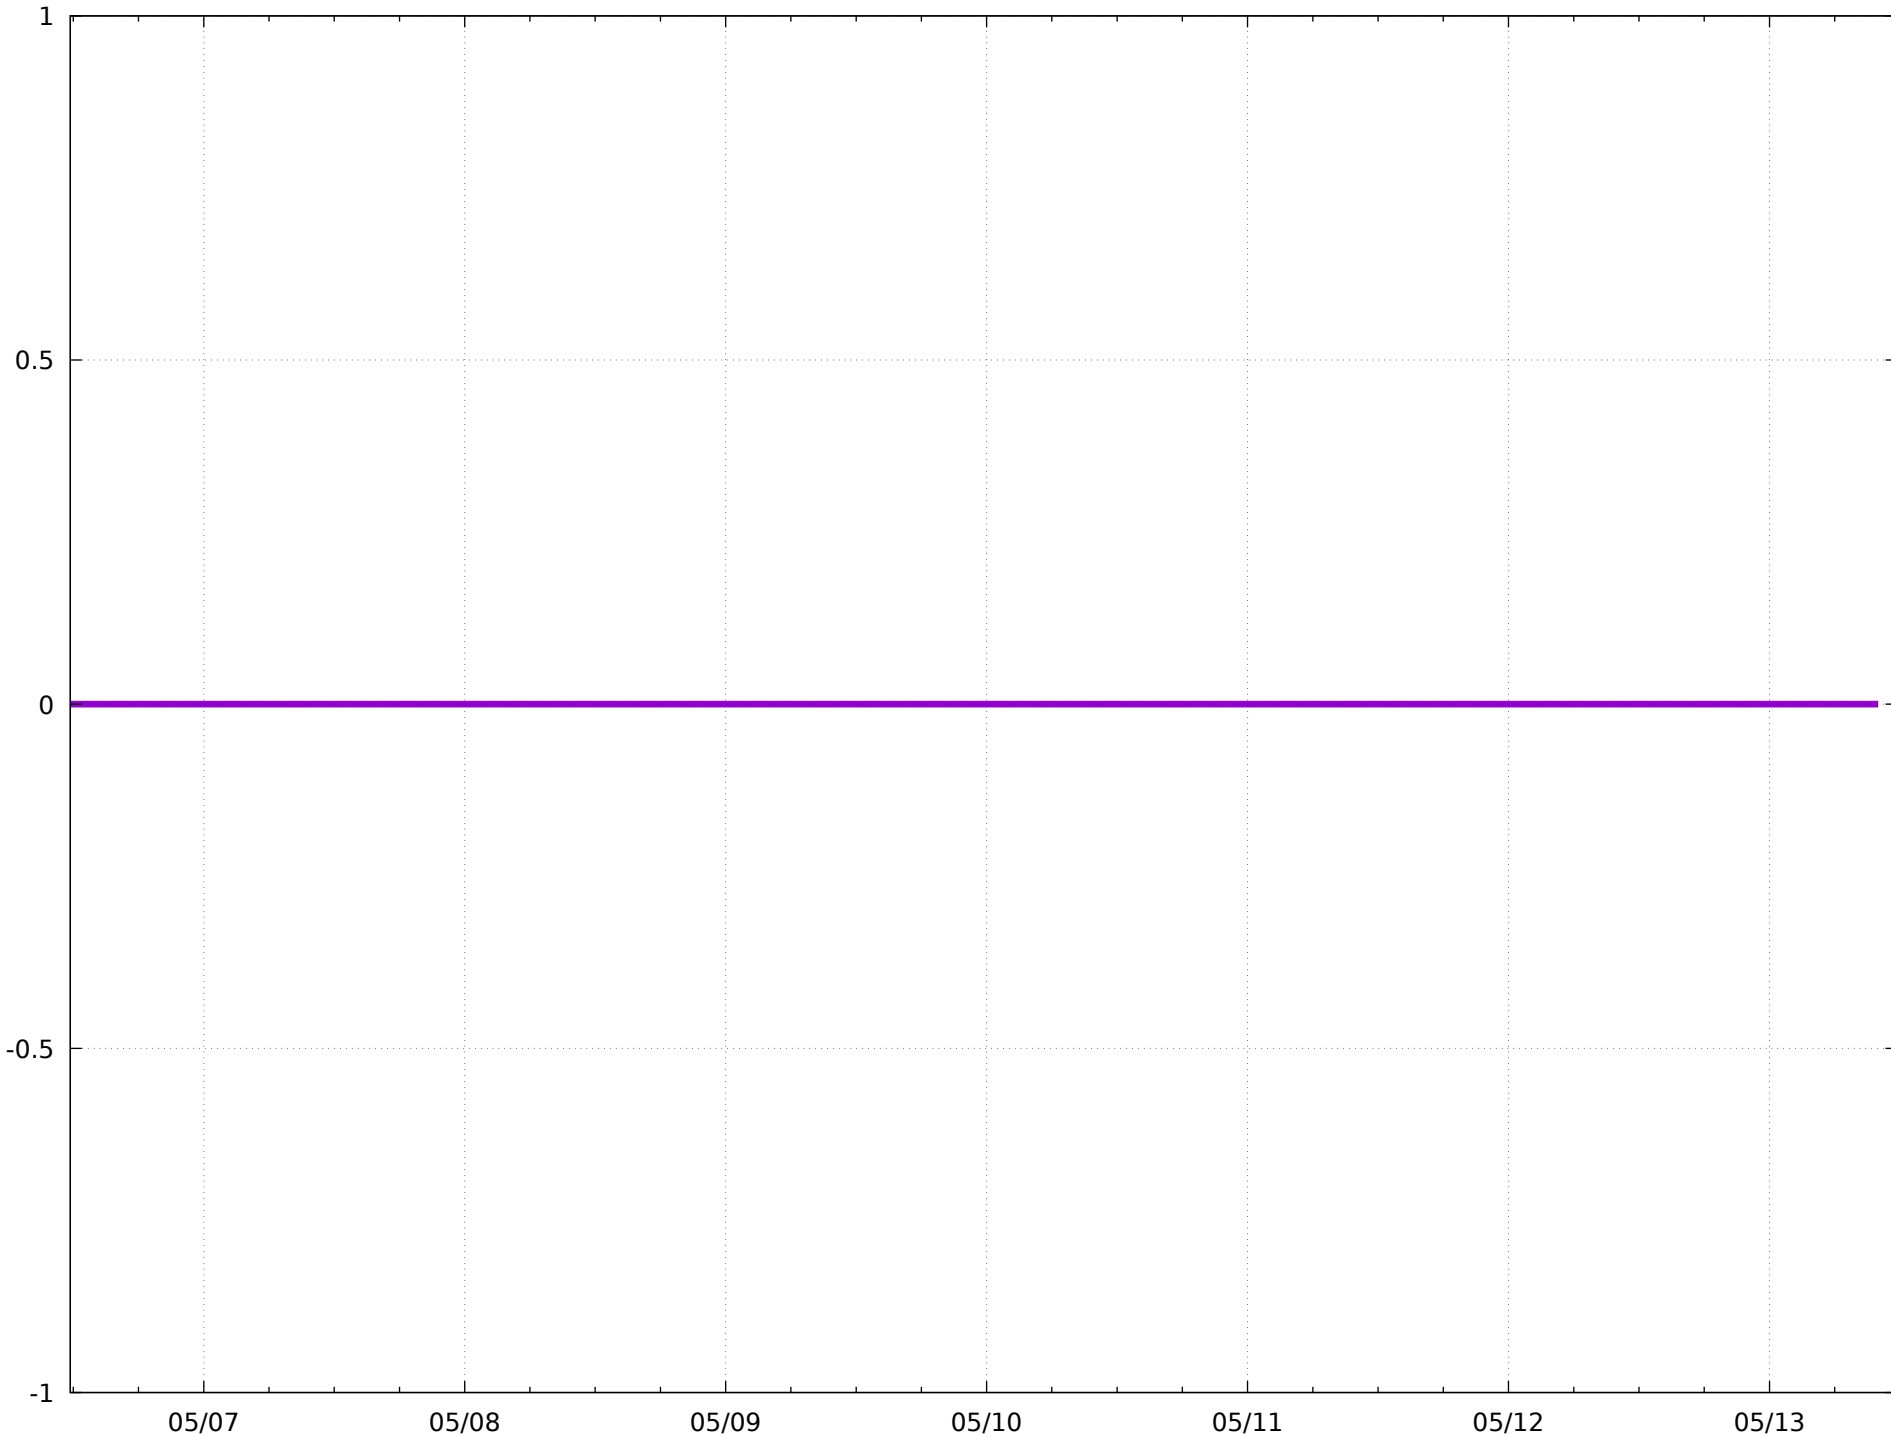

Steinaker Service Canal Turnouts

10.4 - Total (AF)